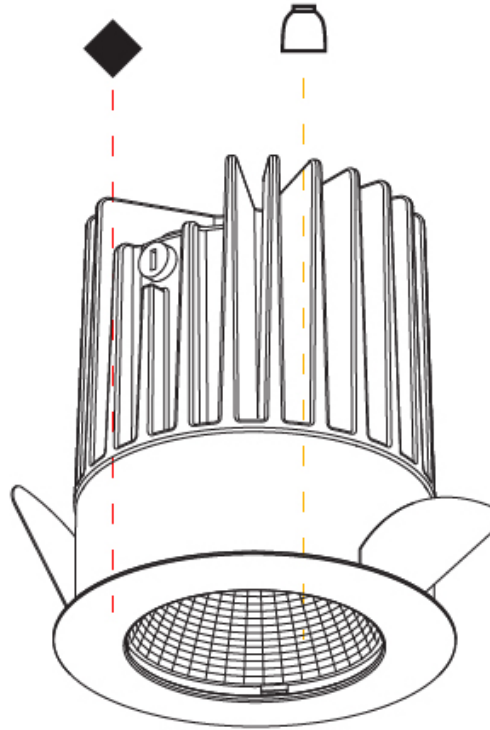

OIKO STANDARD RECESSED

A35714-

PROJECT

TYPE

SPECIFIER

QUANTITY

DATE