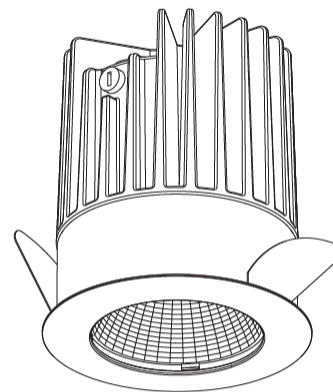

GENERAL

Series: Oiko
Subseries: Oiko Standard
Brand: Prolicht
Division: Architectural
Mounting Type: Recessed
Mounting Location: Ceiling
Subcategory: Downlight

PHYSICAL

Shape: Round
Diameter (mm): 64
Diameter (in): 2 1/2
Height (mm): 74
Height (in): 2 15/16
Ceiling Thickness (mm): 10 / 12.5 / 15
Ceiling Thickness (in): 3/8 or 1/2 or 9/16
Min. Recessing Depth (mm): 90
Min. Recessing Depth (in): 3 9/16
Light Distribution: Downlight
Weight (kg): 0.22
Weight (lbs): 0.49
Fixture Finish: SSR / BKV / CWI / CRY / HAB / UFT / ITA / RUA / FTG / MYG / LOD / PUS / FRO / FUP / KIA / POP / BLS / SPG / MEY / GOH / GUM / CHC / COM / ABZ / JAG / OBR / MOS / ROR
Fixture Material: Aluminum Die Cast
Cut-out Measurements: D. - 60mm / 2 3/8"

ELECTRICAL

Lamp Type: LED (Zhaga Standard)
Input Wattage (W): 14.3
Total Output Wattage (W): 13
Dimming: Tri-Mode (Non-Dimming and Phase Dimming (120Vac only) and 0-10V Dimming)
Driver Included: No
Driver Location: Remote
Driver Type: Constant Current - Universal
Driver Class: Class 2
Input Voltage (V): 120 - 277
Constant Current (MA): 350

LED

Number of LEDs: 1
Color Temperature (°K): 2700 / 3000 / 3500 / 4000
Max. Delivered Lumen (lm): 890 / 920 / 970 / 990
Nominal Lumen (lm): 1304 / 1352 / 1421 / 1450
CRI: >90 CRI
Lamp Life (hrs): 50000

OPTICAL

Reflector: 20 / 40 / 60

RATINGS AND CERTIFICATIONS

Certified By: Certified for North American Standards
IP rating: IP20

74mm 2 15/16"

Ø 41mm 1 5/8"

Ø 64mm 2 1/2"

90mm
3 5/8"

60mm
2 3/8"

10-15
3/8" - 9/16"